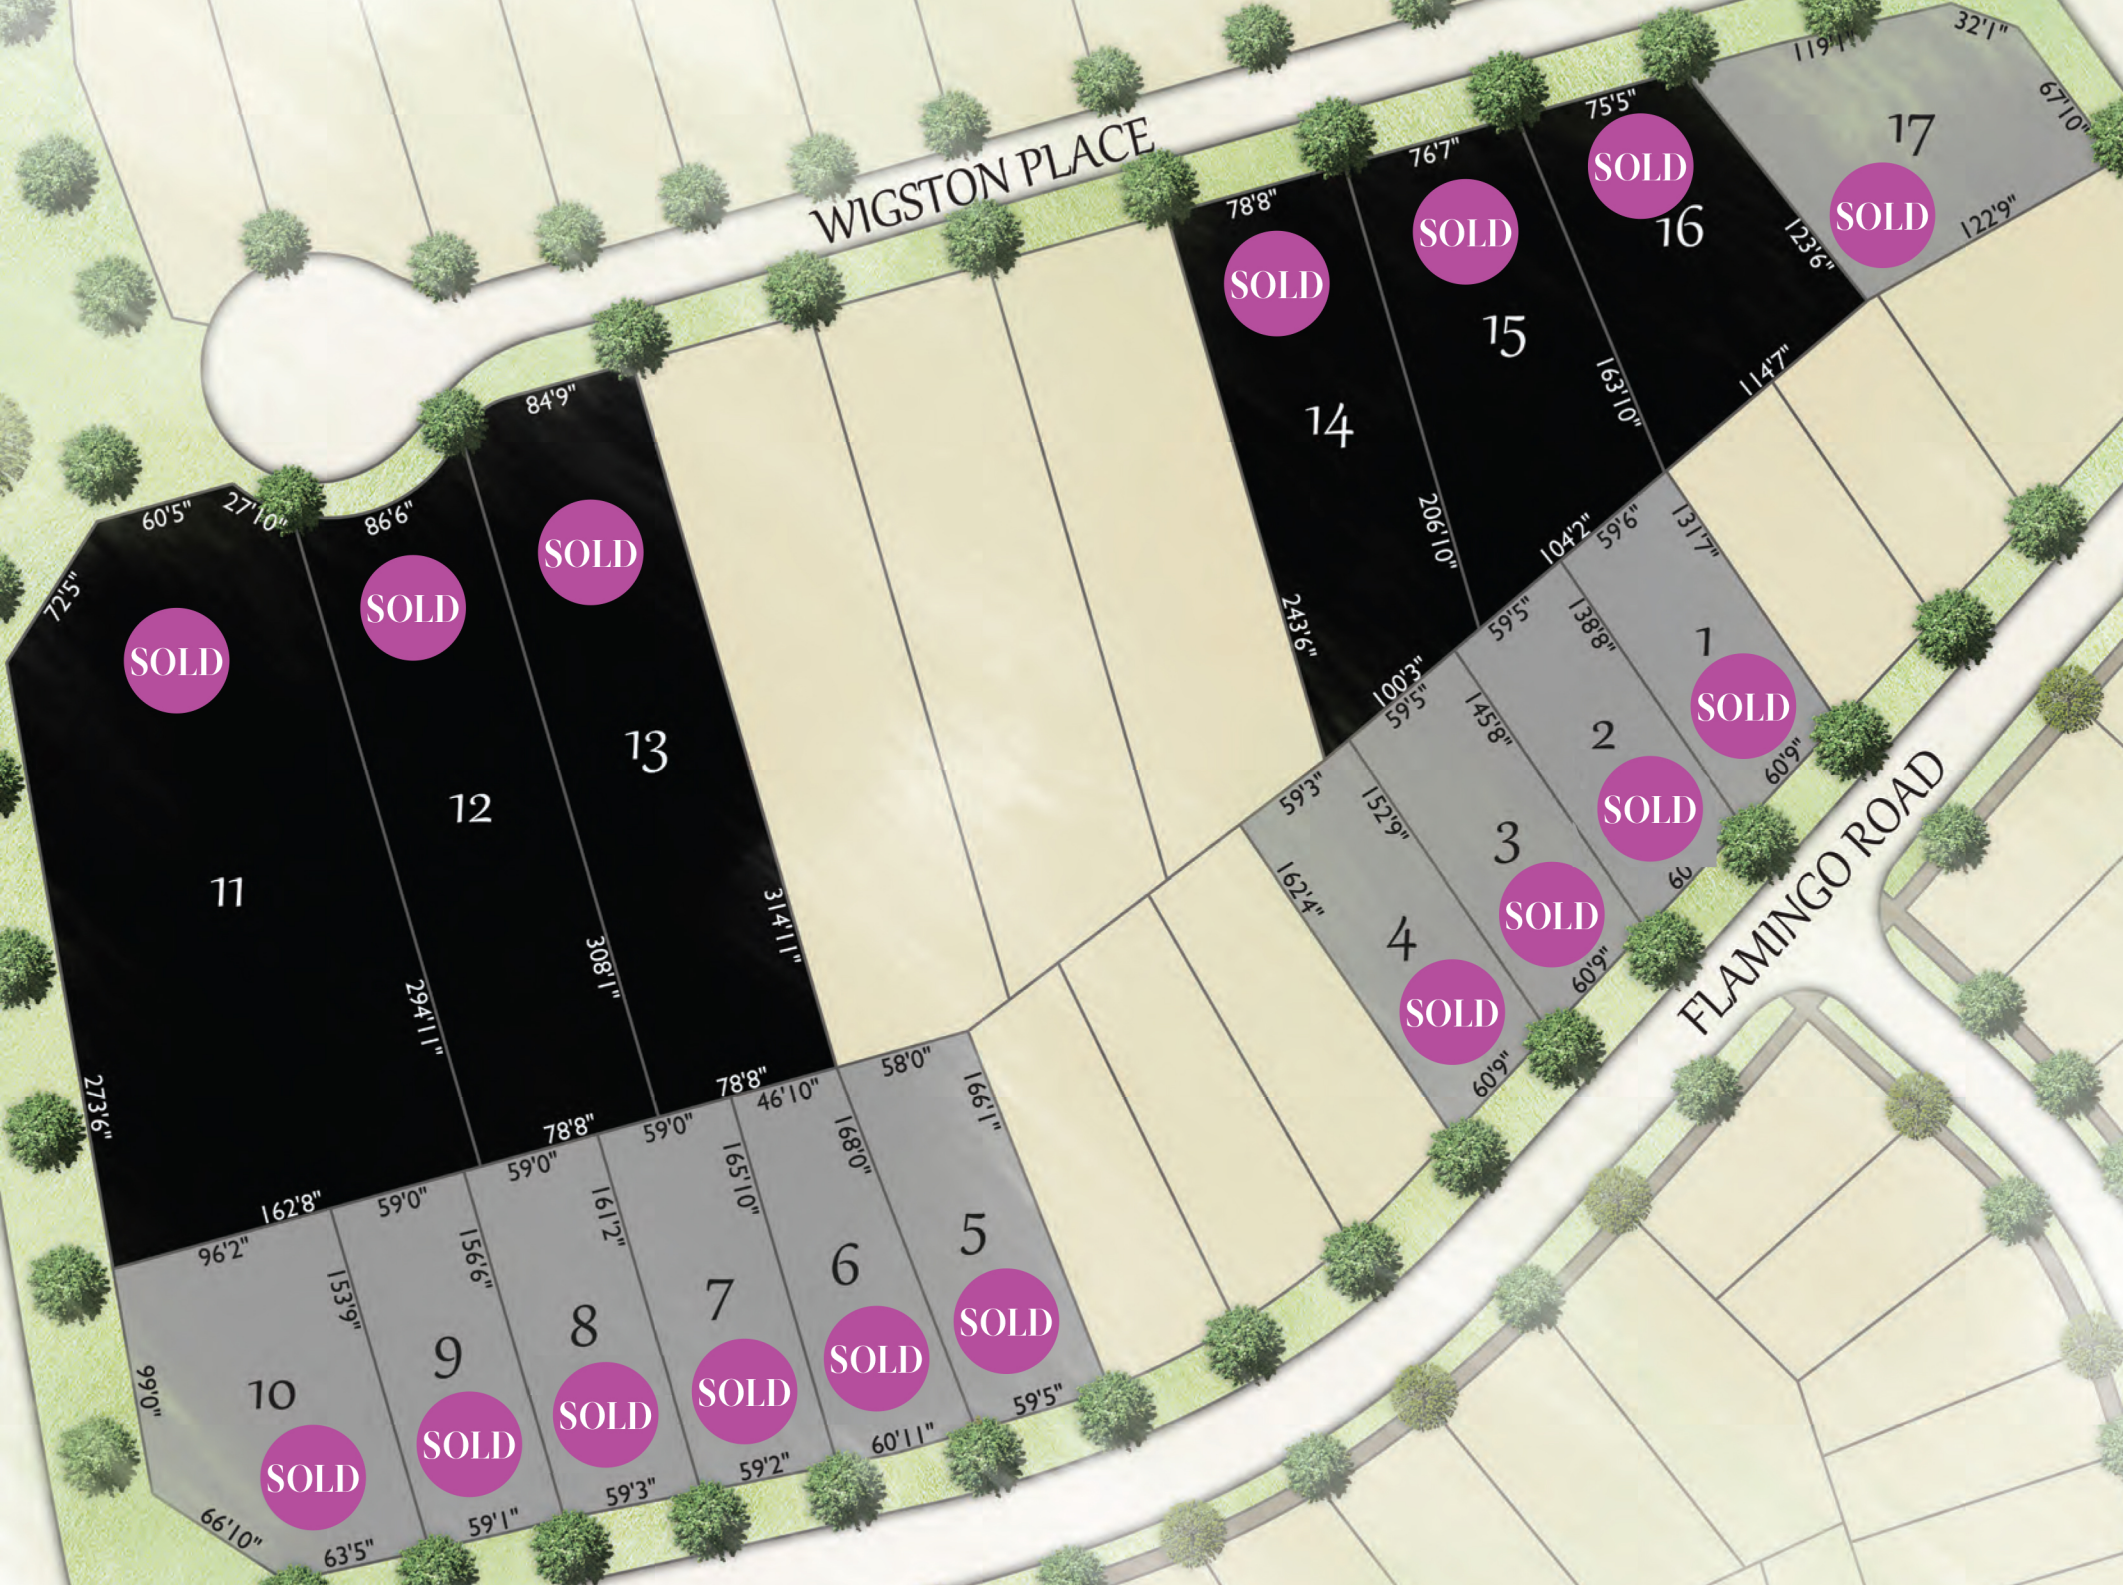

BATHURST STREET

WIGSTON PLACE

FLAMINGO ROAD

HIGHCLIFFE DRIVE

80'
LOTS

60'
LOTS

Plan and lot sizes are subject to change without notice. Illustration is artist's concept. E.&O.E.